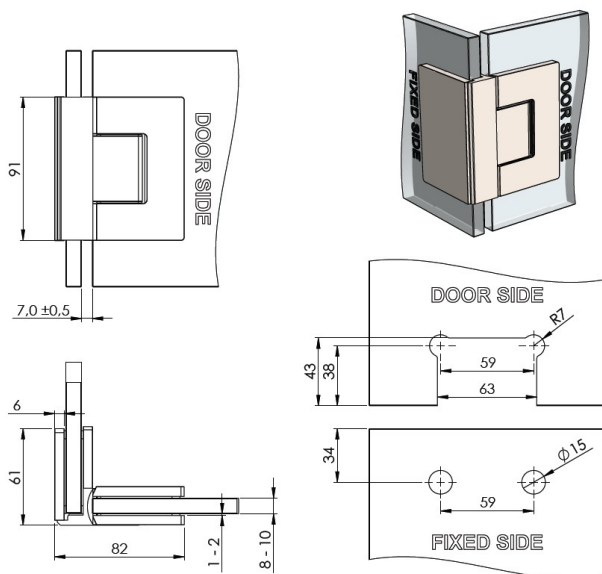

PRODUCT SHEET

Description:

Shower Hinge "Rio", 90DG, Black Finish, Glass/Glass, 8-10mm Glass Thickness, W/15 DG Angle Adjustment Function & 25DG, Return Function, Brass Material, Hidden Screws., Black Fiber Gaskets: 2 x 1mm & 2 x 2mm Thickness, Load Capacity Pr. Pair: 45kg

Item number:

15.23.889-4

Units	Box	Carton	HS Code	Barcode
Pcs.	1	10	8302100090	 5704866501309

SISO A/S
Mileparken 11
DK-2740 Skovlunde
Denmark
VAT: 24786013

Phone +45 45 830 900
www.siso.dk
siso@siso.dk

Danske Bank
Nytorv Branch
Copenhagen
SWIFT: DABADKKK